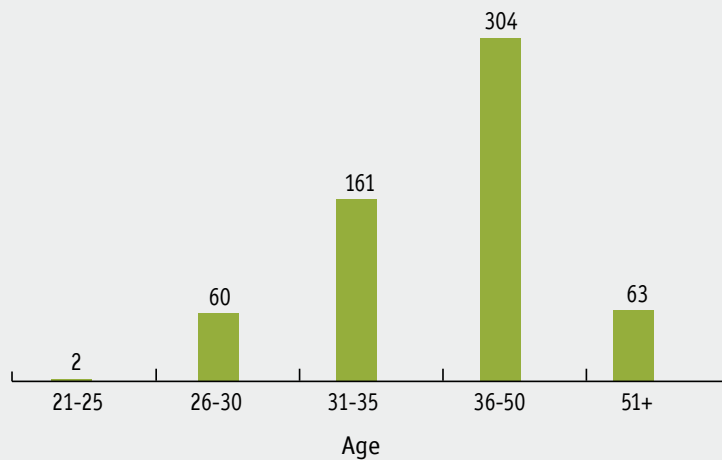

Appendix D

Master's Degree Recipients

Distribution of Master's degrees, by discipline

Degree	Graduates
Biological Thought (MSc)	3
Business Administration (MBA)	357
Computer Science (MSc)	11
Cultural Studies (MA)	14
Educational Administration, Policy, and Leadership (MA)	33
Education: Learning Technologies and Learning Systems (MA)	62
Interdisciplinary Democracy Studies (MA)	105
Social Psychology (M.A.)	5
Total	590

Distribution of Master degree recipients by age (based on self-reports)

Mean: 39.4; SD: 8.4 Median: 37